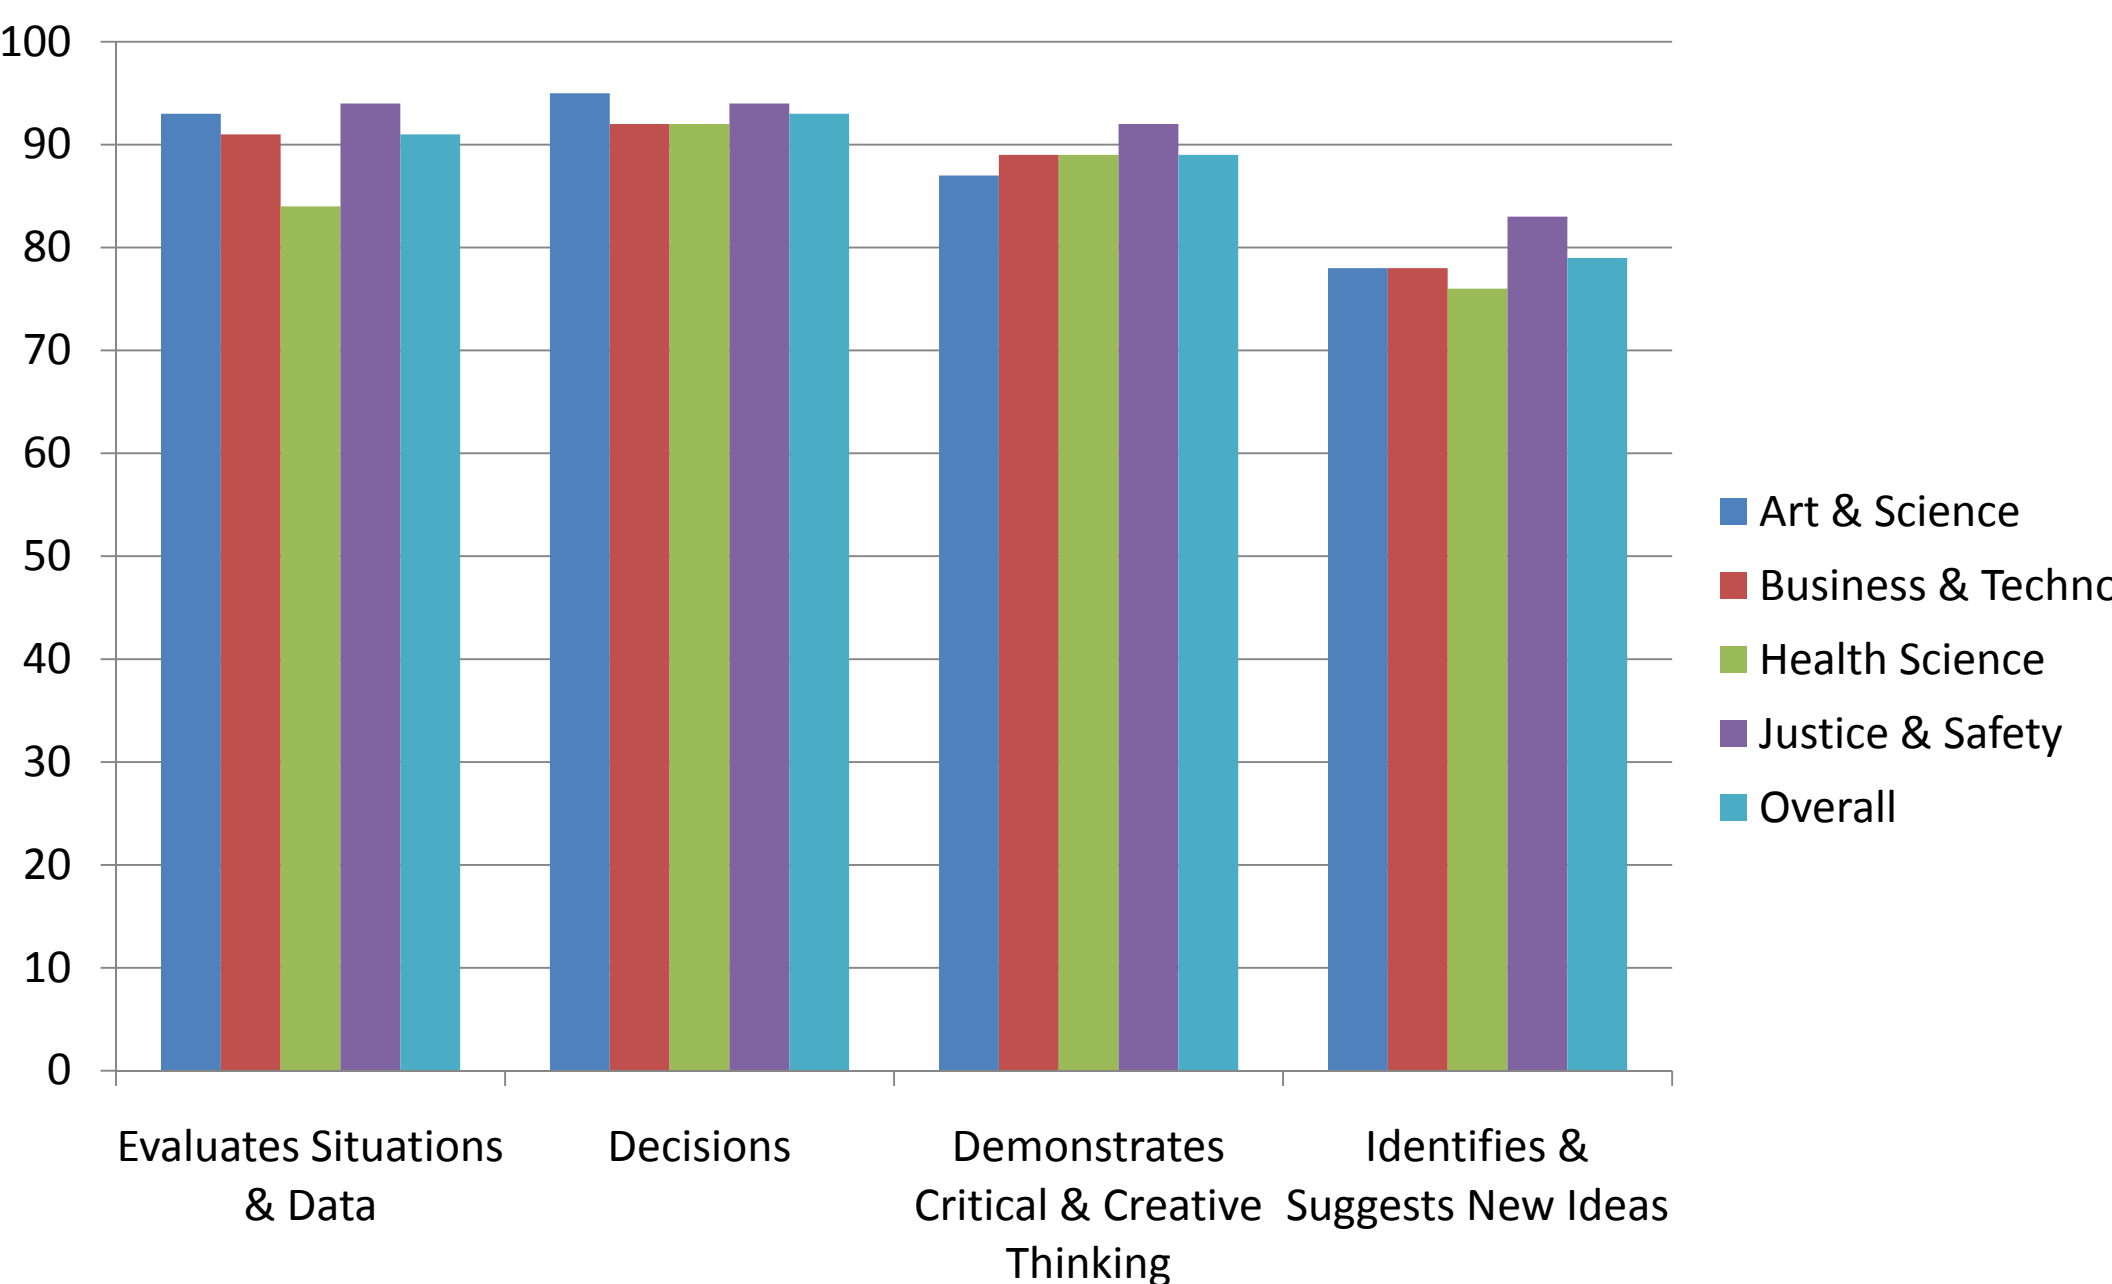

Co-op/Applied Learning Program

Student Participation By College

Communications

Outstanding & Very Good

Communications

Outstanding & Very Good

Critical & Creative Thinking Skills

Outstanding & Very Good

Critical & Creative Thinking Skills

Outstanding & Very Good

Employer Overall Summary

2007-08 Student Overall Summary

1975 -2008