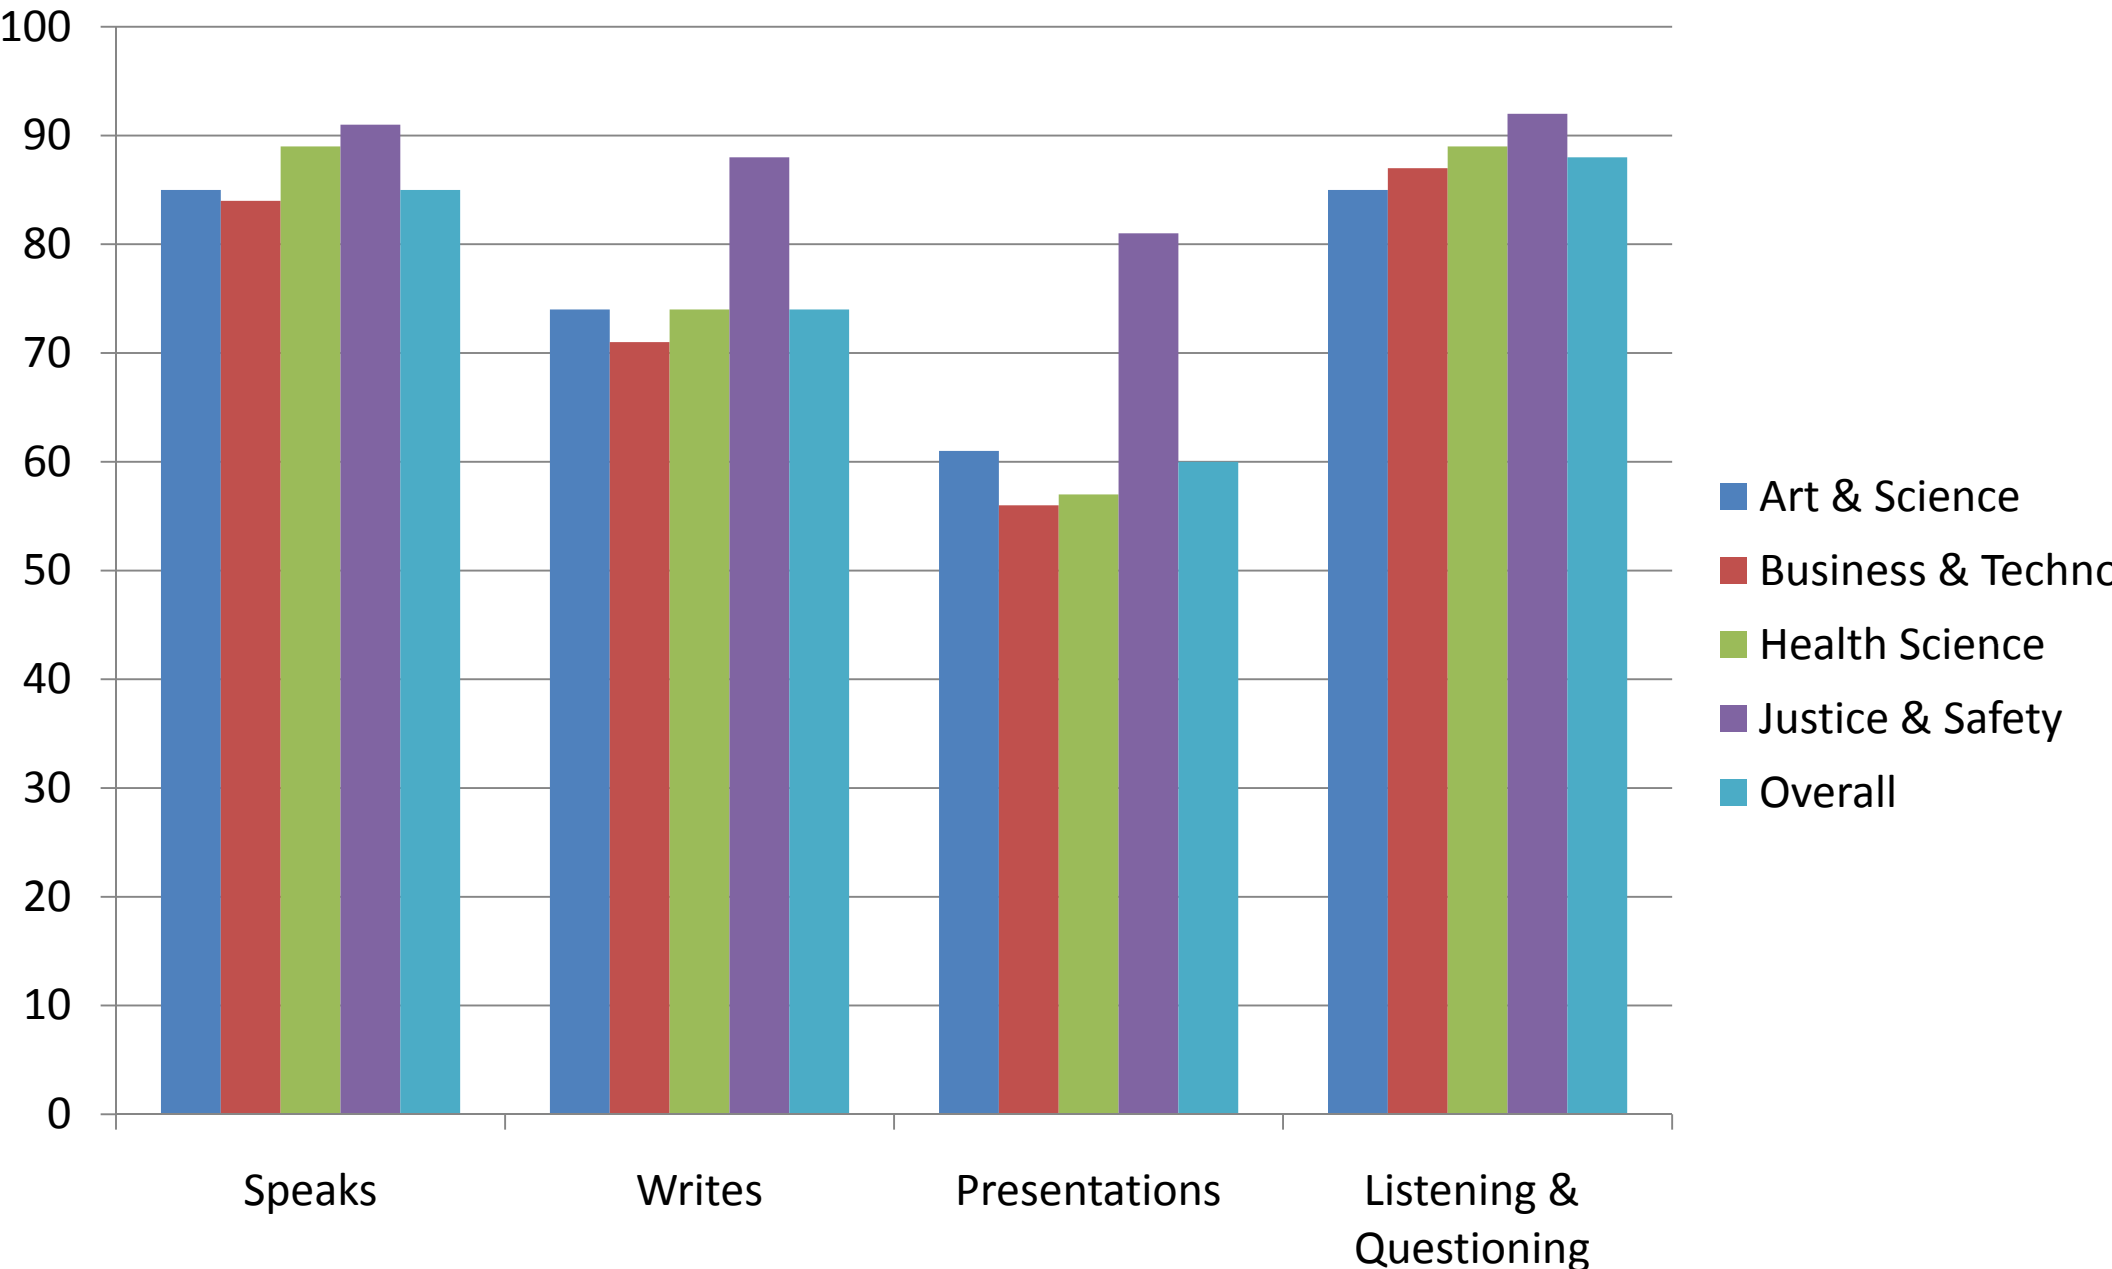

Co-op/Applied Learning Program

Student Participation By College

Communications

Outstanding & Very Good

Communications

Outstanding & Very Good

Critical & Creative Thinking Skills

Outstanding & Very Good

Critical & Creative Thinking Skills

Outstanding & Very Good

Employer Overall Summary

2007-08 Student Overall Summary

1975 -2008