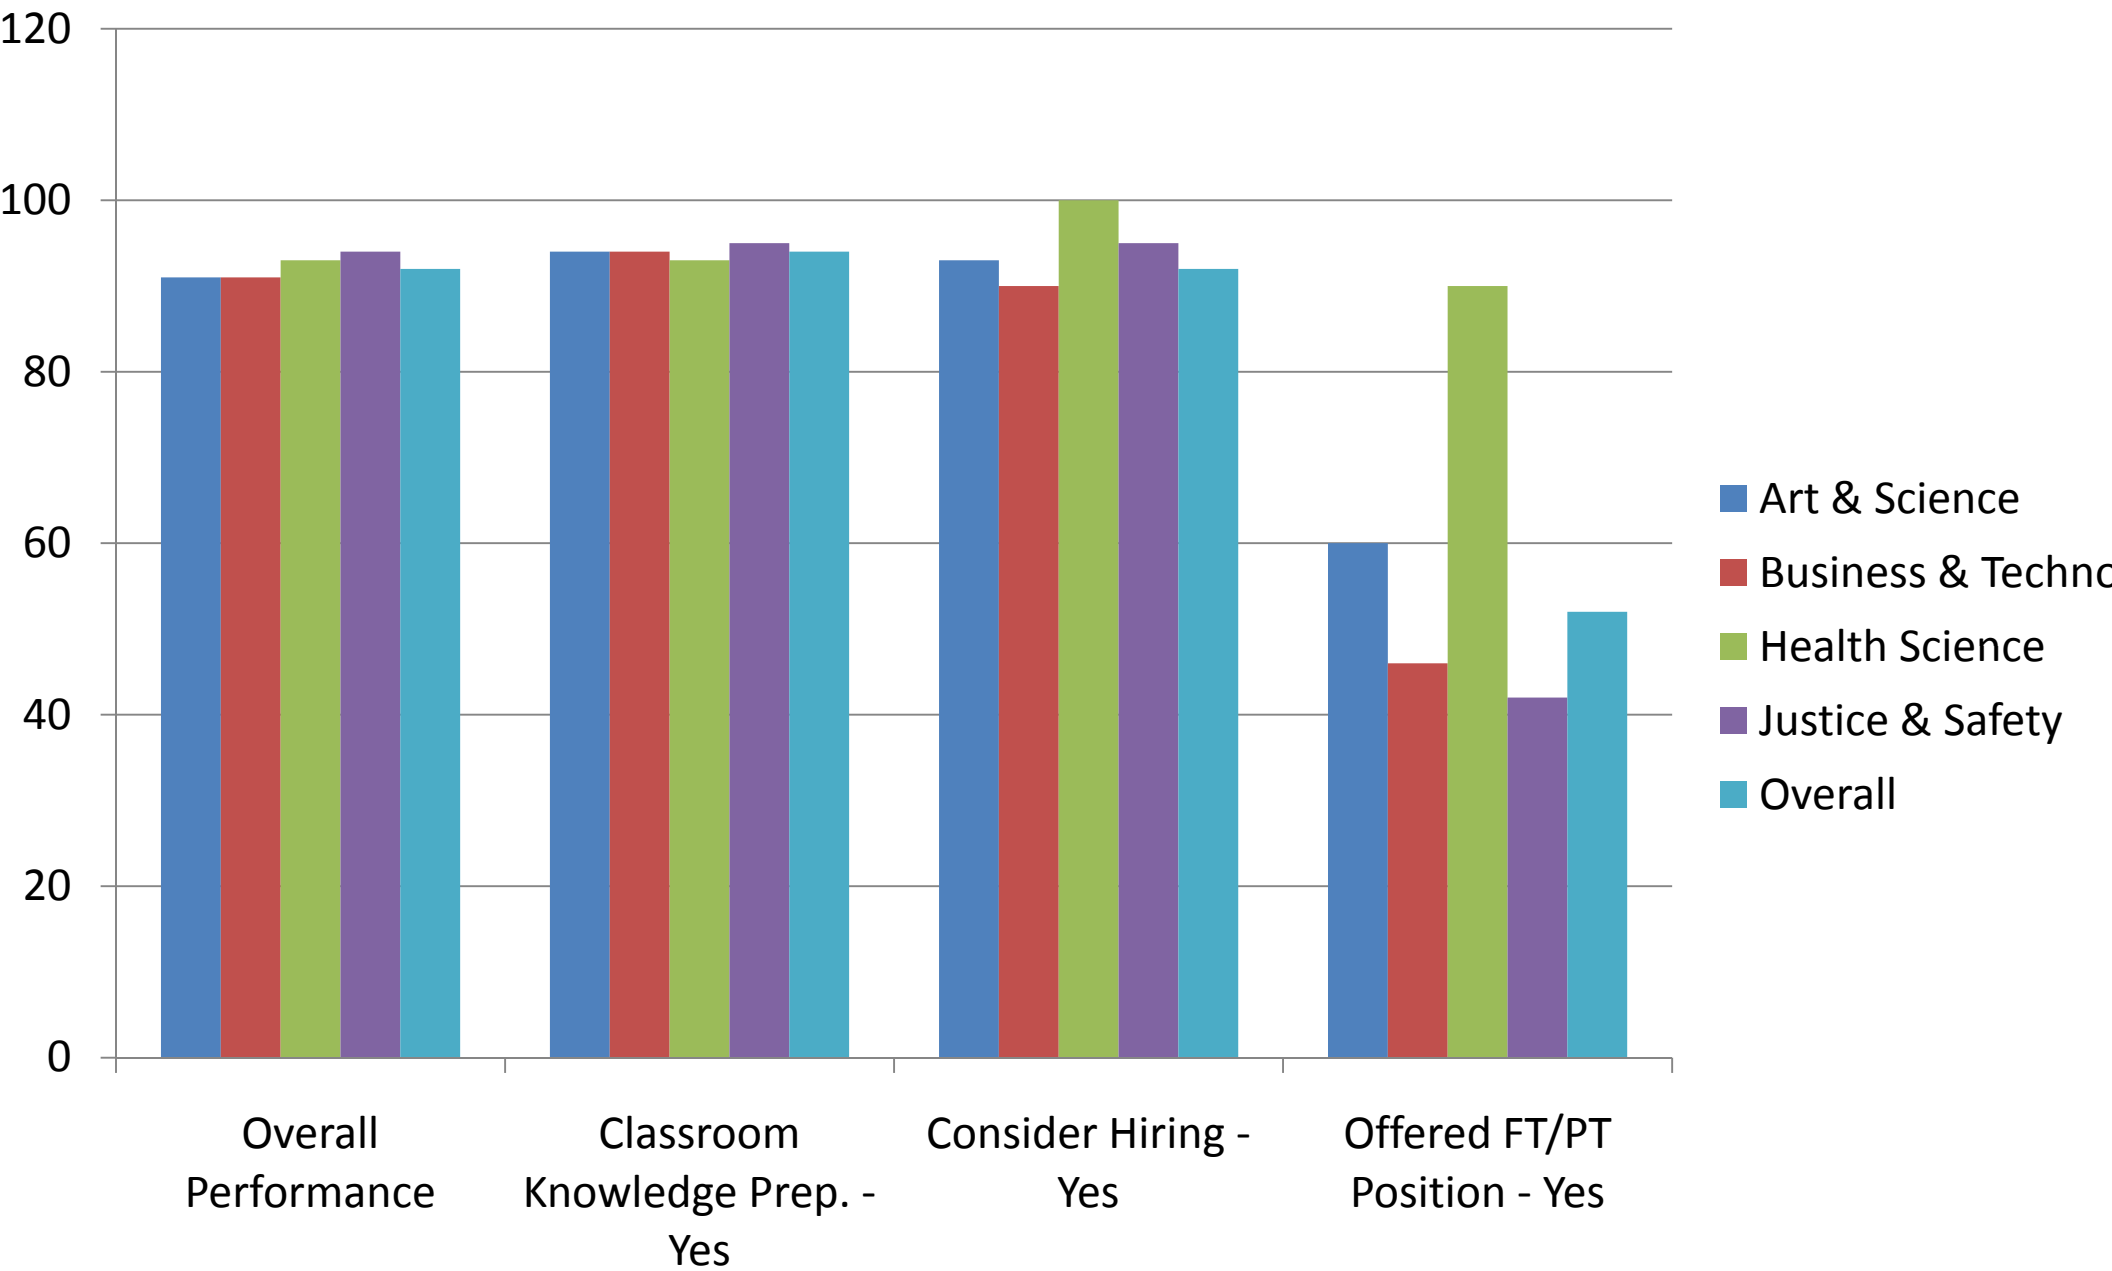

Co-op/Applied Learning Program

Student Participation By College

Communications

Outstanding & Very Good

Communications

Outstanding & Very Good

Critical & Creative Thinking Skills

Outstanding & Very Good

Critical & Creative Thinking Skills

Outstanding & Very Good

Employer Overall Summary

2007-08 Student Overall Summary

1975 -2008