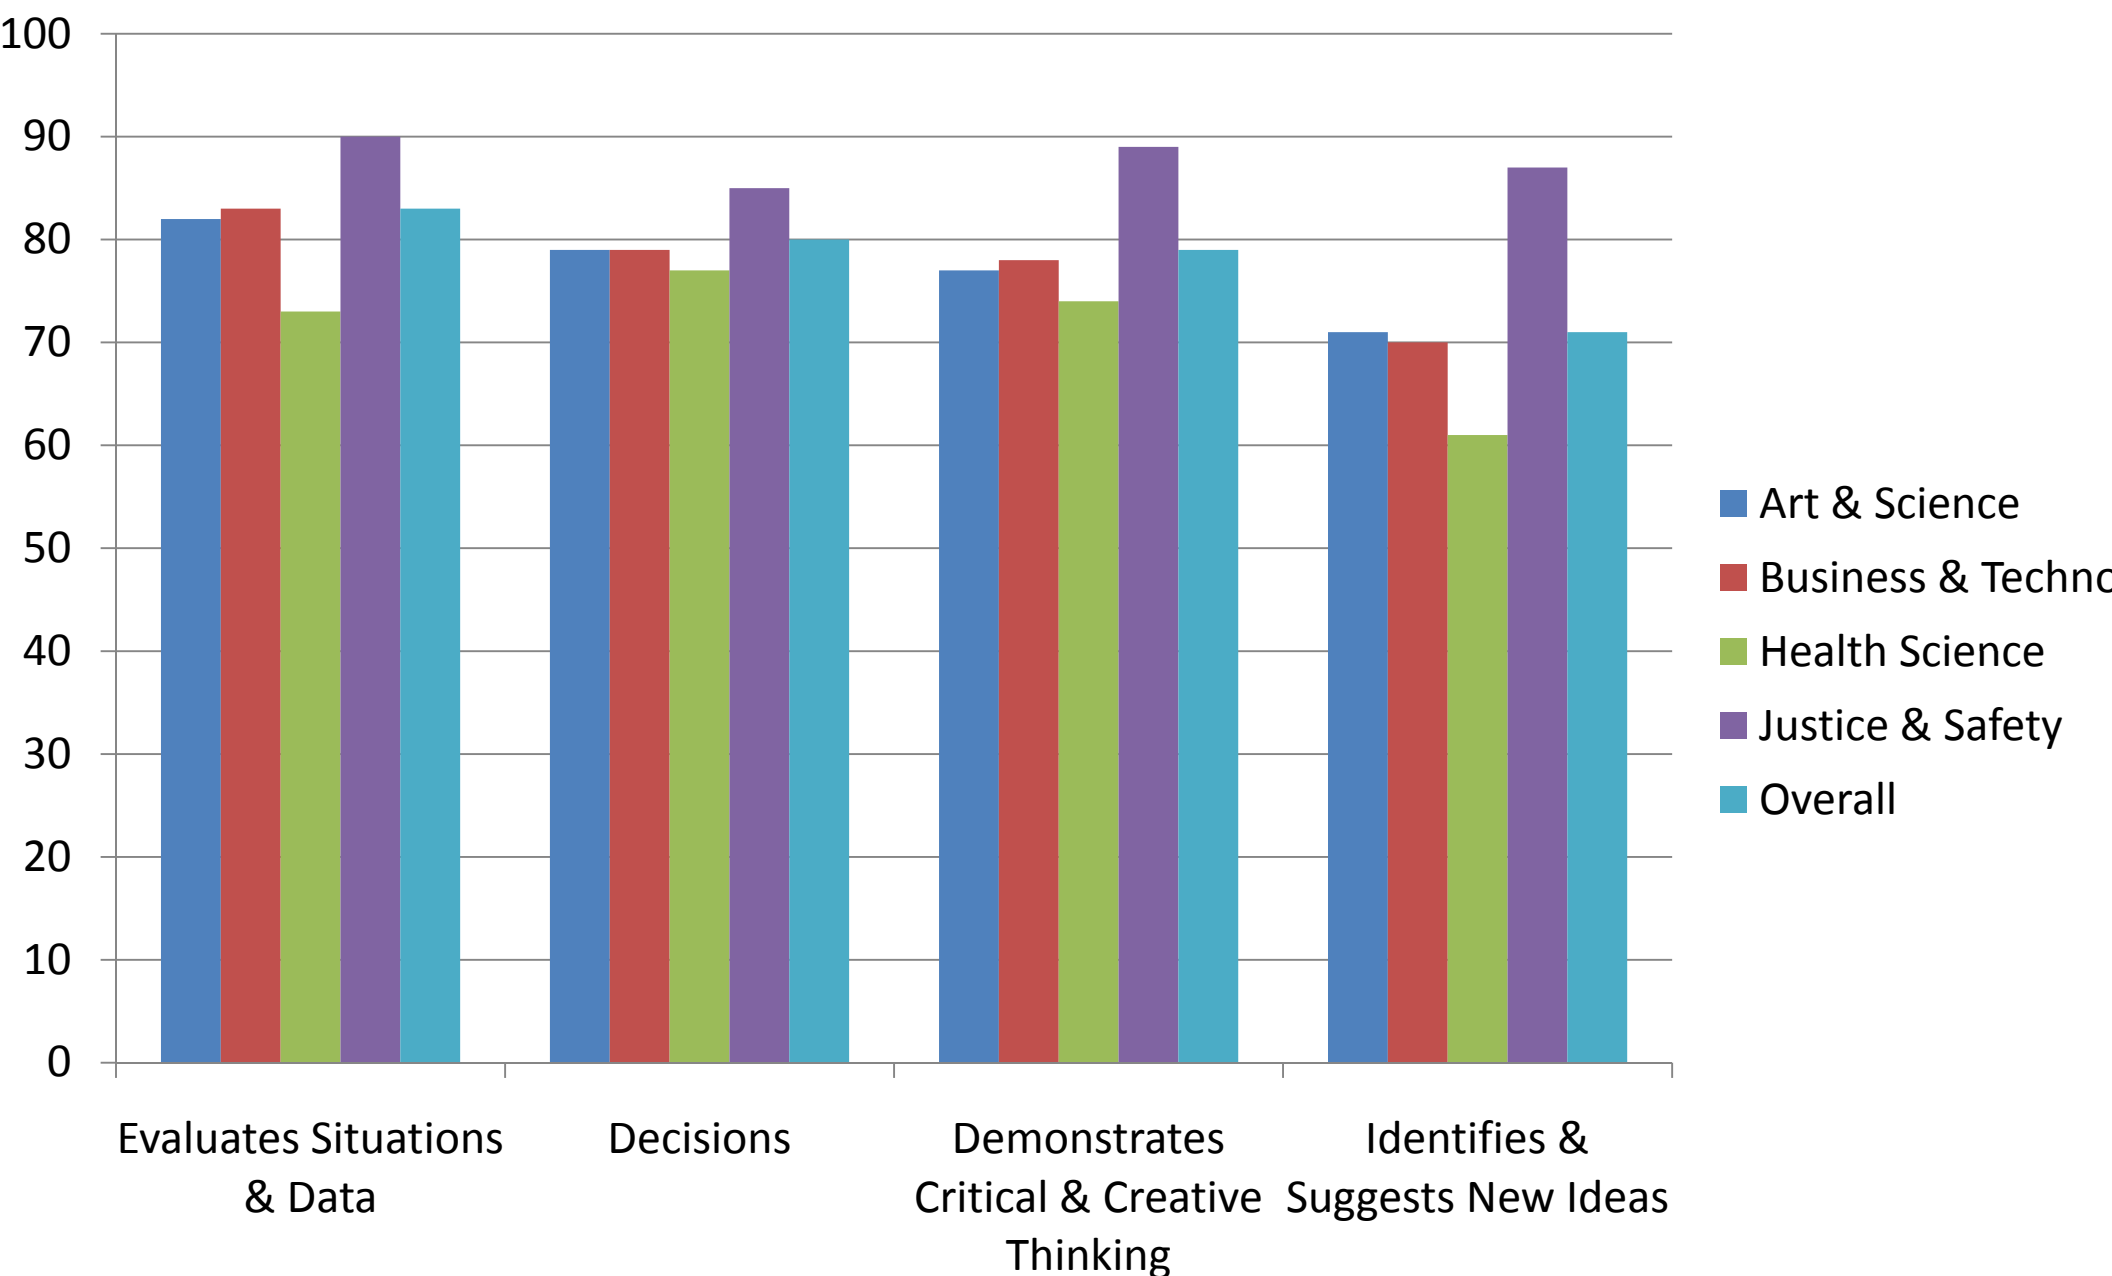

Co-op/Applied Learning Program

Student Participation By College

Communications

Outstanding & Very Good

Communications

Outstanding & Very Good

Critical & Creative Thinking Skills

Outstanding & Very Good

Critical & Creative Thinking Skills

Outstanding & Very Good

Employer Overall Summary

2007-08 Student Overall Summary

1975 -2008