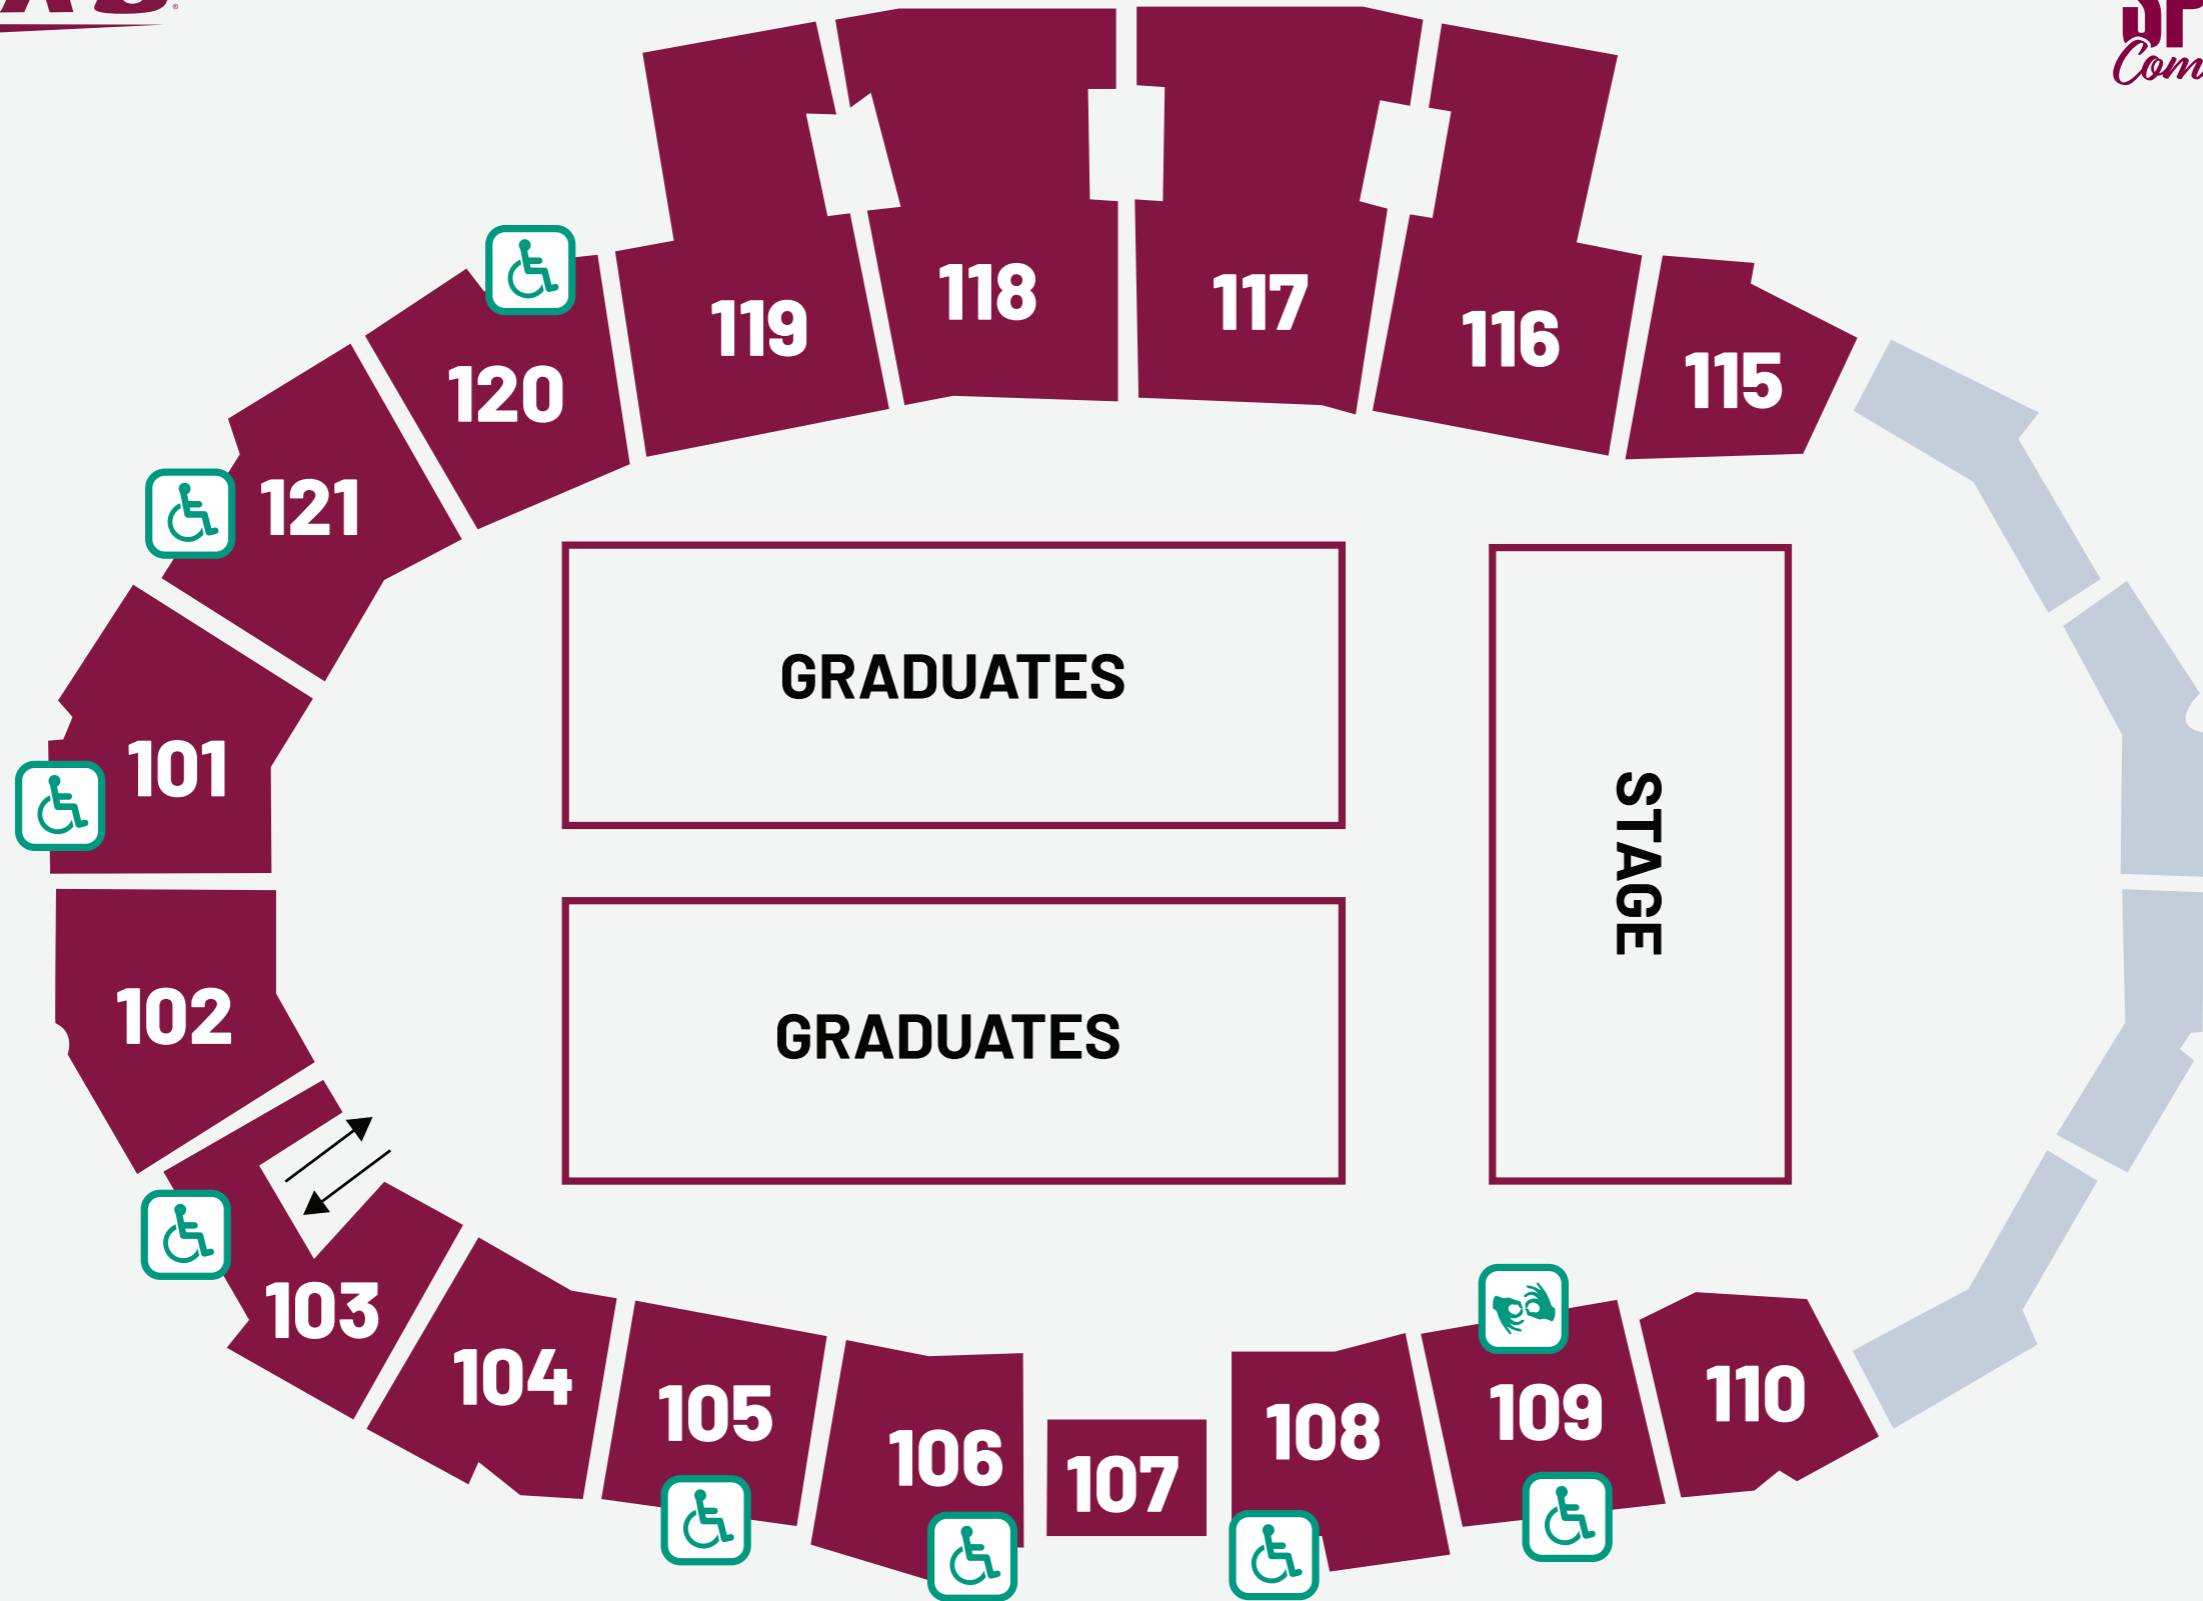

The ADA allows one companion to sit with the guest requiring an accessible seat.

EKU

SPRING '24
Commencement

 100 LEVEL
 ACCESSIBLE

ALLTECH ARENA AT THE KENTUCKY HORSE PARK