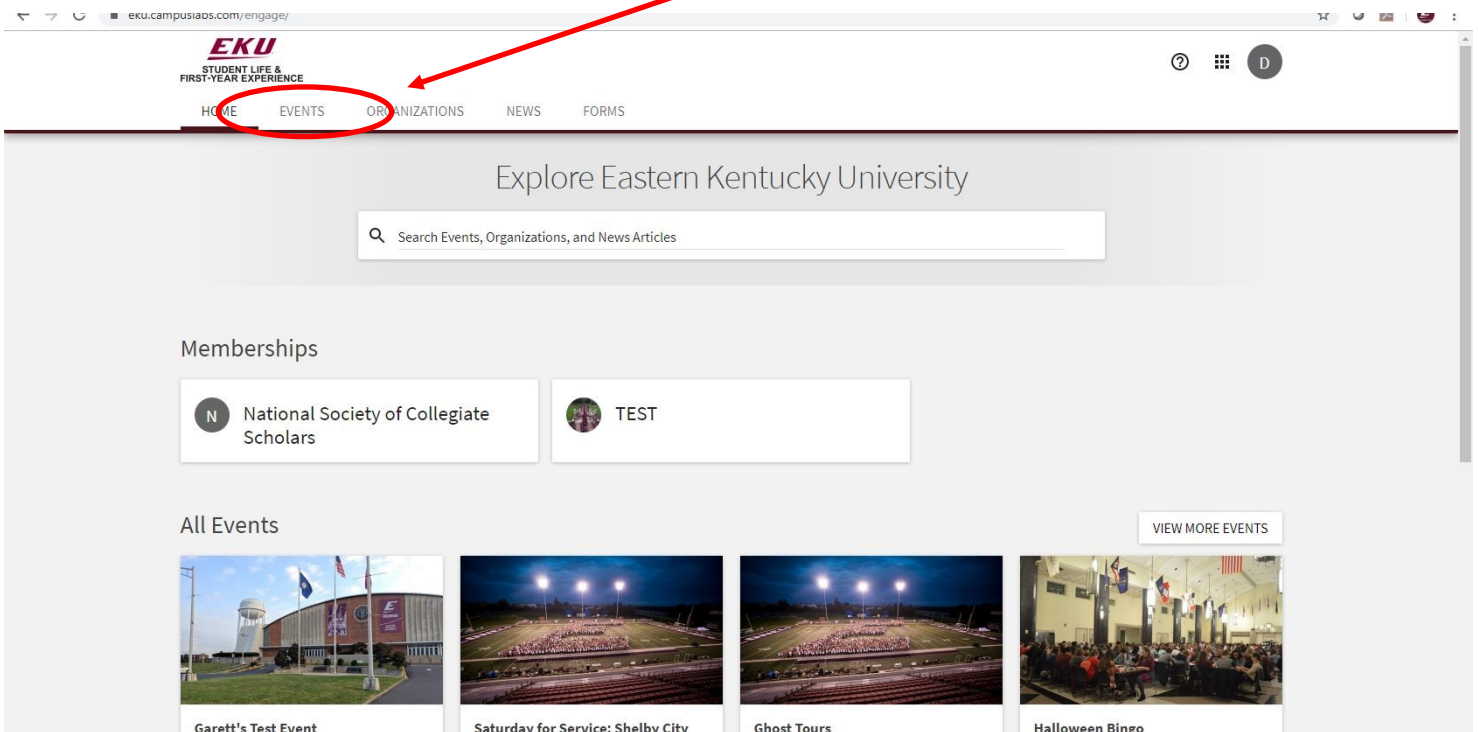

* ECU ID Number (901 Number)

CREATE MY ACCOUNT

Explore Engage!

See your current memberships here.

eku.campusiaos.com/engage/

EKU
STUDENT LIFE & FIRST-YEAR EXPERIENCE

HOME EVENTS ORGANIZATIONS NEWS FORMS

Explore Eastern Kentucky University

Search Events, Organizations, and News Articles

Memberships

- National Society of Collegiate Scholars
- TEST

All Events

VIEW MORE EVENTS

- Garett's Test Event
- Saturday for Service: Shelby City
- Ghost Tours
- Halloween Binzo

Explore Engage

Search for new ways to get involved here.

Explore Engage!

See upcoming events under the "Events" tab.

Explore Engage

Find important campus forms under the “Forms” tab.

Explore Engage!

See important updates under the “News” tab.