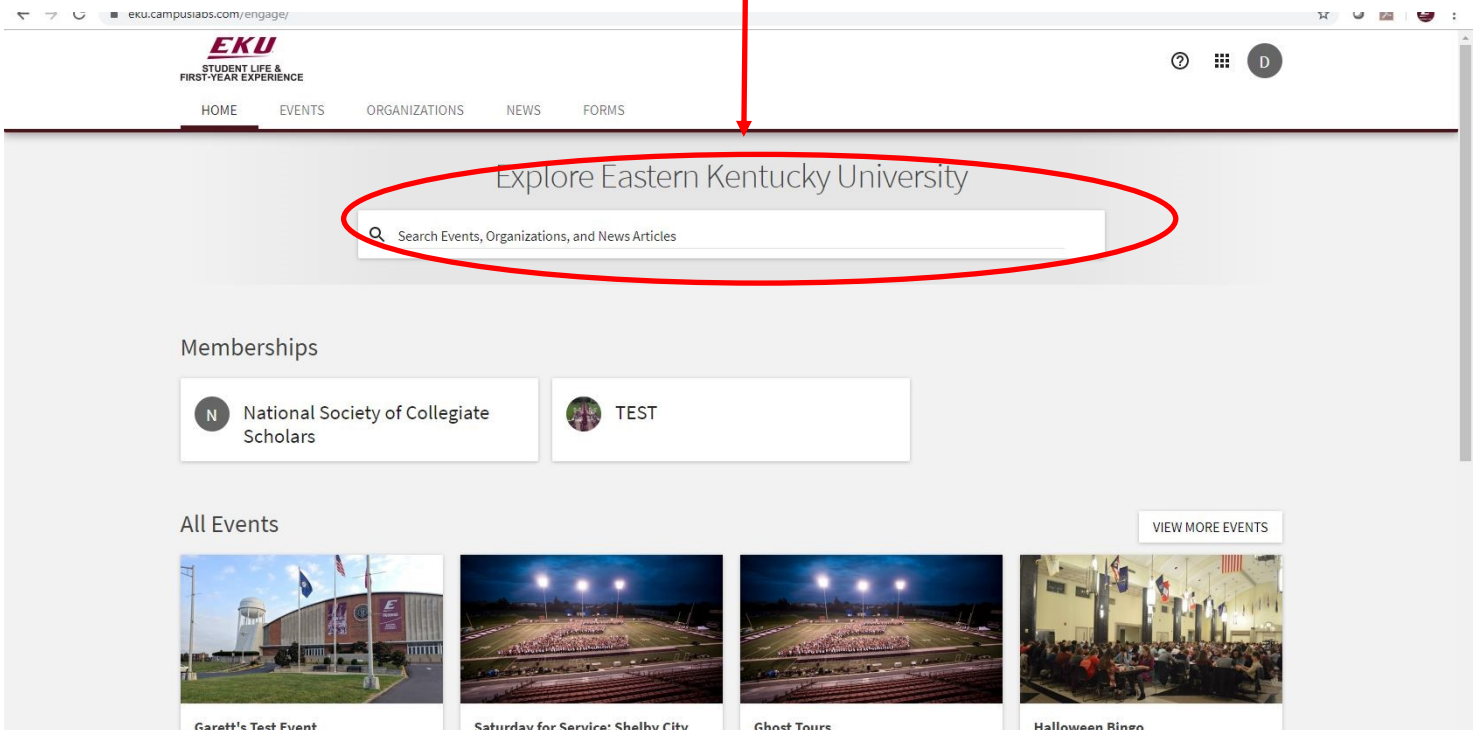

Search Events, Organizations, and News Articles

Memberships

- National Society of Collegiate Scholars
- TEST

All Events

VIEW MORE EVENTS

- Garett's Test Event
- Saturday for Service: Shelby City
- Ghost Tours
- Halloween Binzo

Explore Engage

Search for new ways to get involved here.

Explore Engage!

See upcoming events under the "Events" tab.

Explore Engage

Find important campus forms under the “Forms” tab.

Explore Engage!

See important updates under the “News” tab.