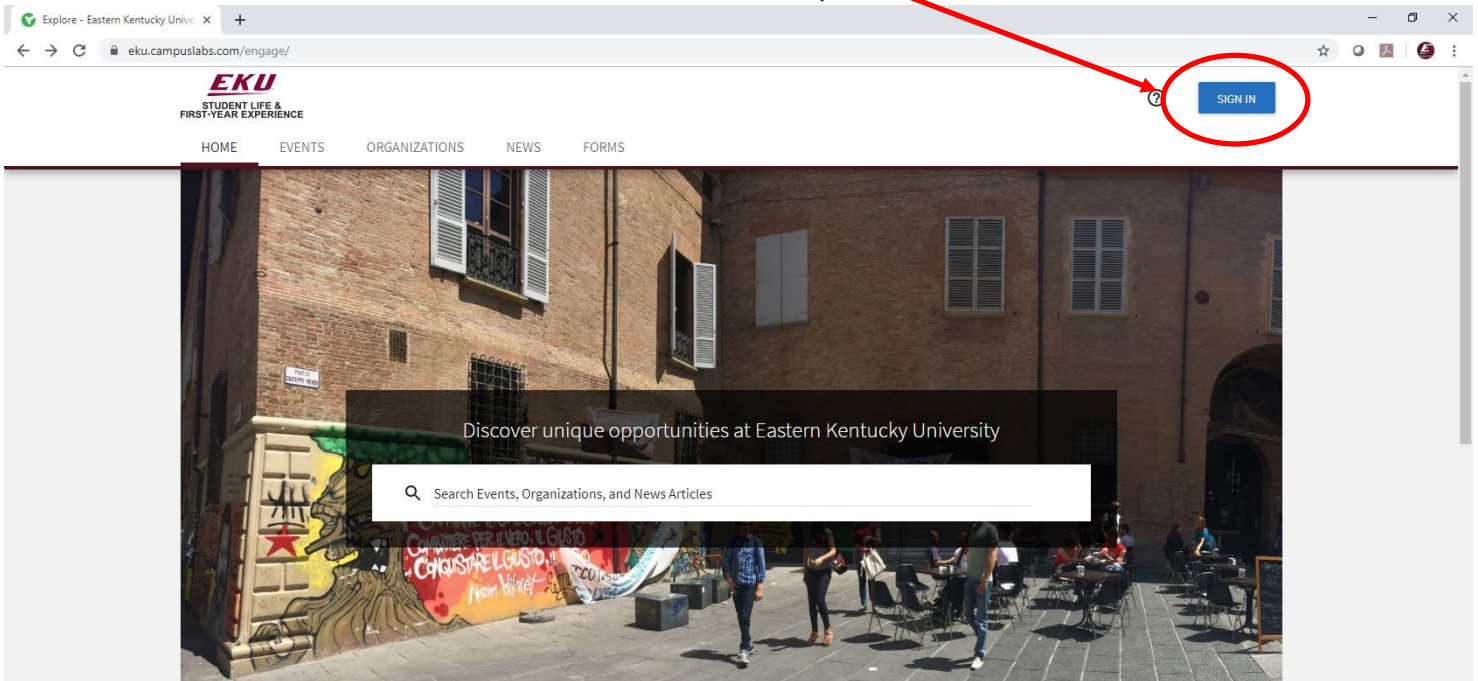

STEP 1

Visit eku.campuslabs.com/engage/, and click “Sign In” in the upper right corner (as seen below).

STEP 2

Enter your EKU Email credentials to log into the system.

STEP 3

Add your ECU ID (901 Number) to complete your personal profile (if not already done).